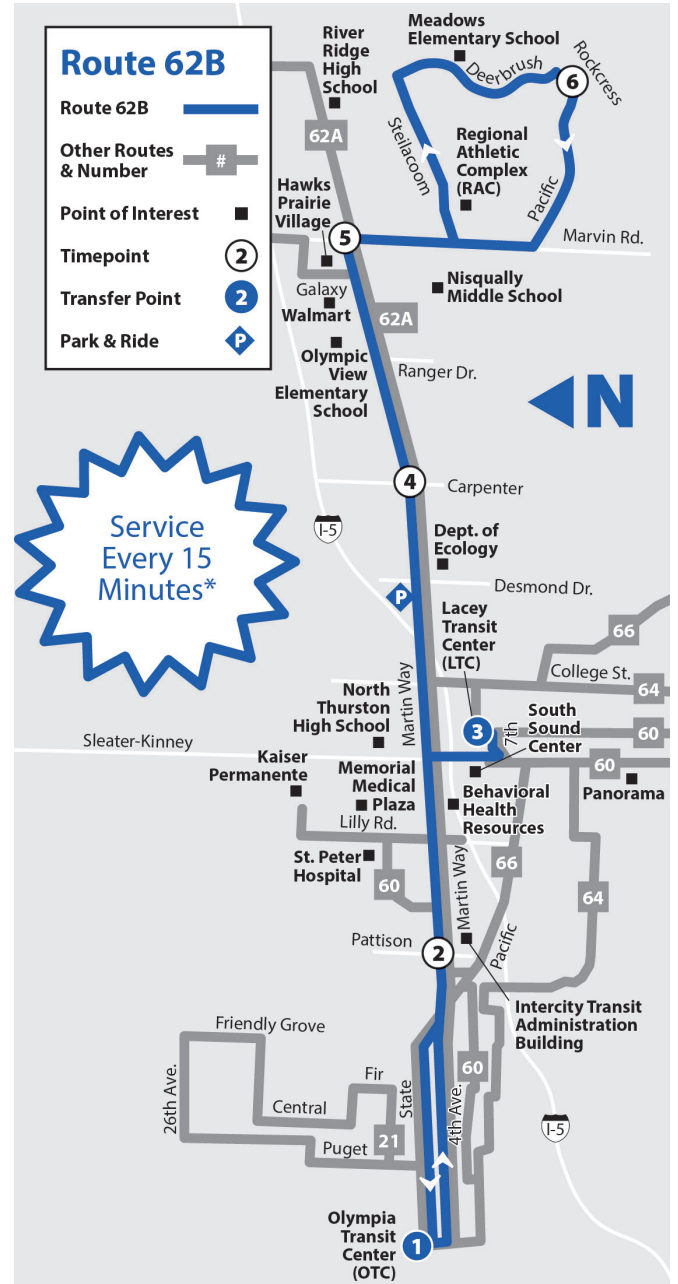

# Route 62B

INTERcity TRANSIT  
Schedule effective May 5, 2024

## MARTIN WAY/ MEADOWS

\* Routes 62A & 62B provide service every 15 minutes with combined schedules between the Olympia Transit Center and Marvin Rd.