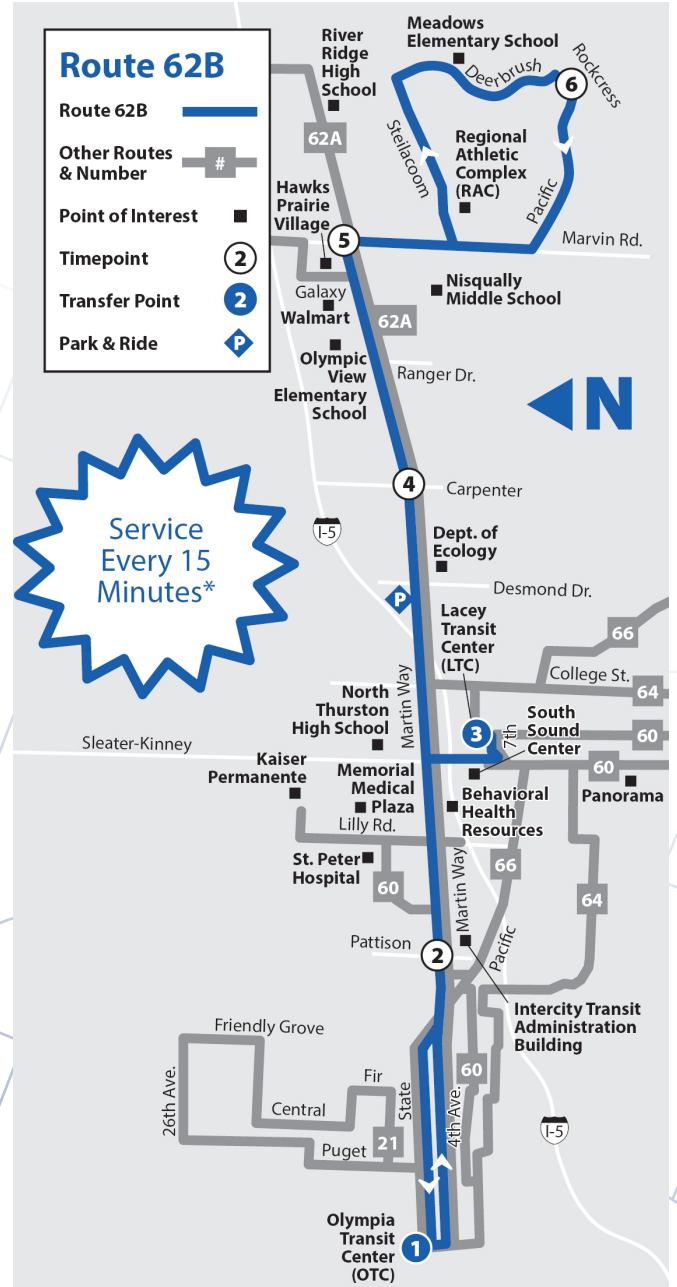

Routes 62A & 62B provide service every 15 minutes with combined schedules between the Olympia Transit Center and Marvin Rd.