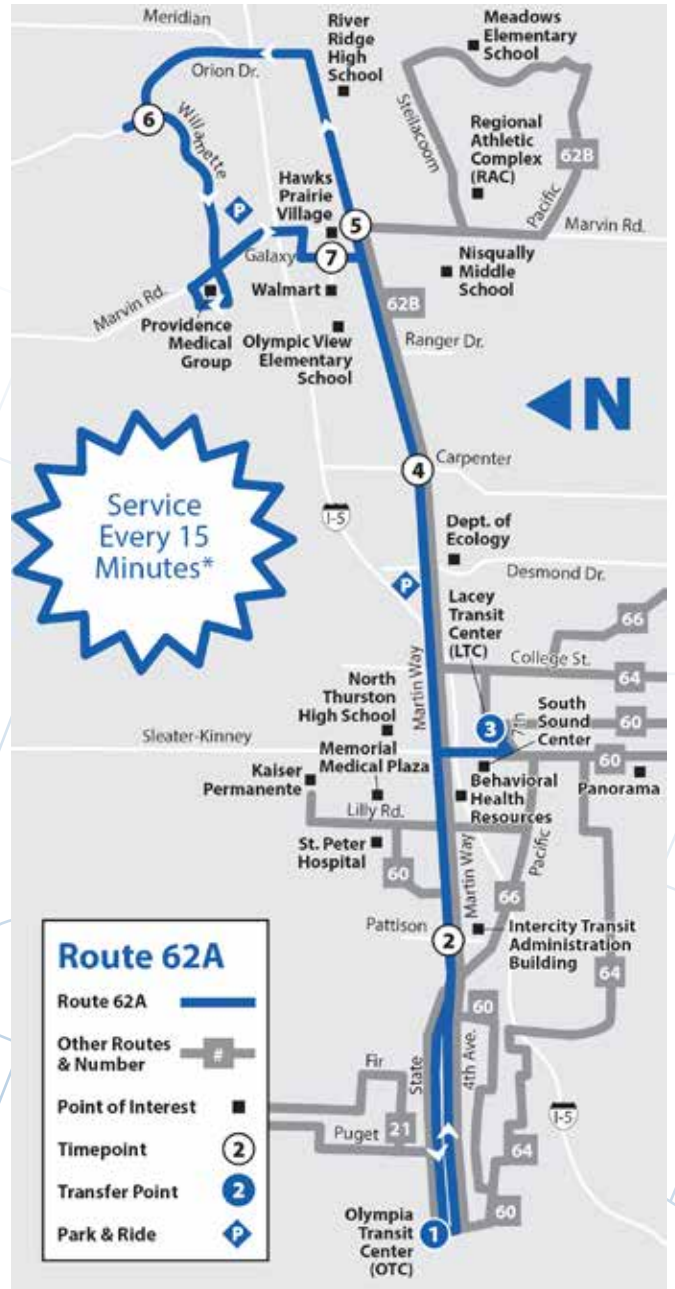

Routes 62A & 62B provide service every 15 minutes with combined schedules between the Olympia Transit Center and Marvin Rd.