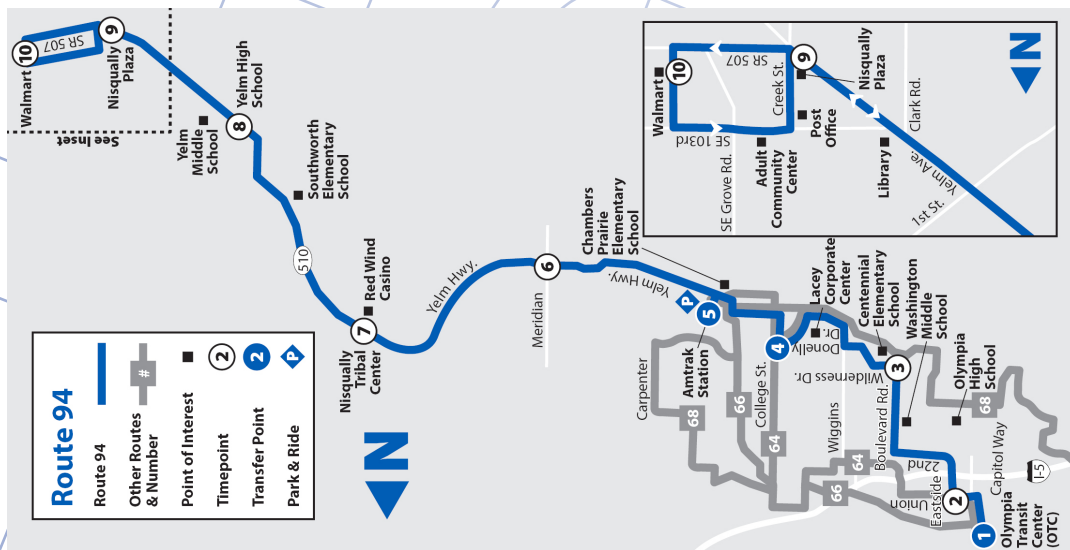

# Route 94

Schedule effective through June 12, 2022

## BOULEVARD RD/YELM

intercitytransit.com

Shaded trips run only on weekdays   # Transfer point   ▲ End of trip. Drop off only   Regular type: a.m. times | **Bold type: p.m. times**