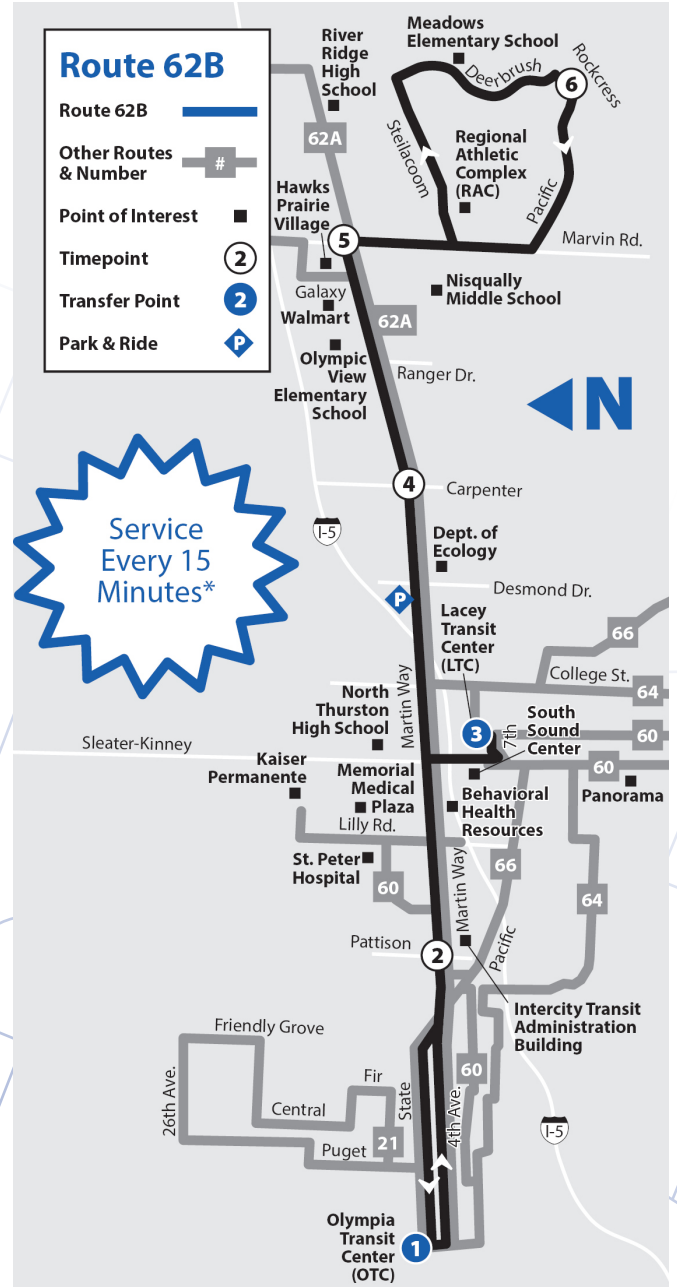

Routes 62A & 62B provide service every 15 minutes with combined schedules between the Olympia Transit Center and Marvin Rd.