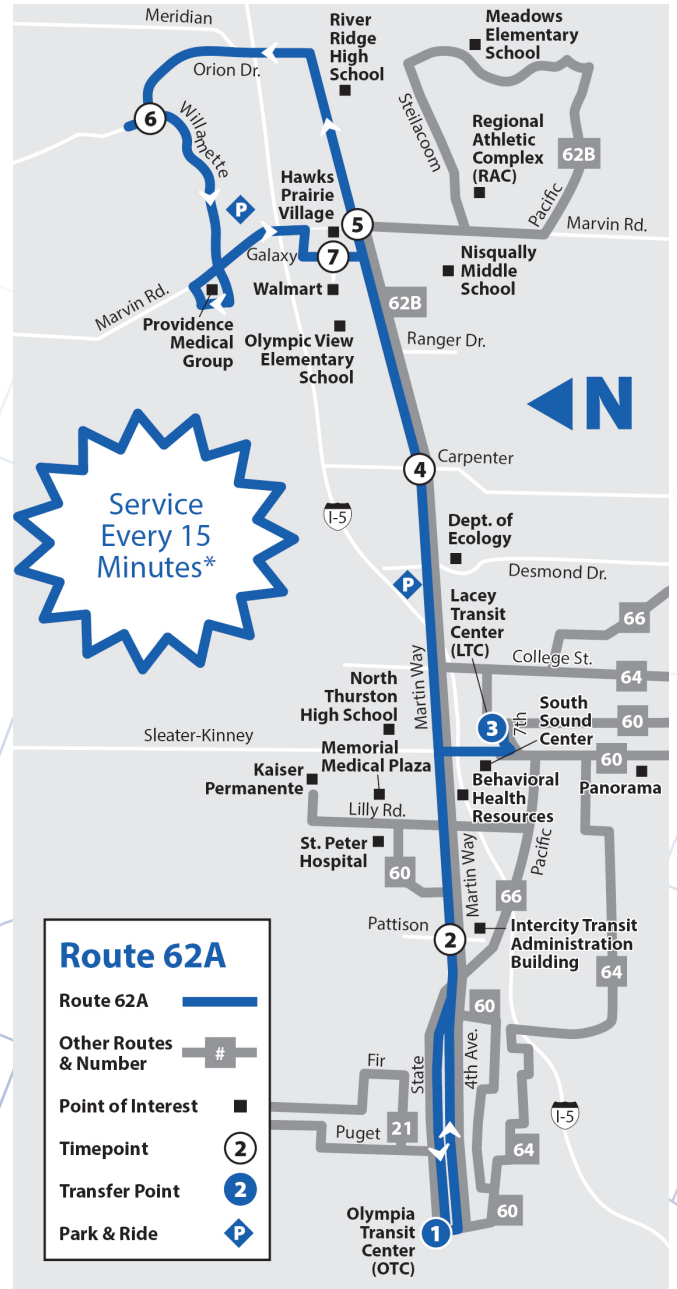

Routes 62A & 62B provide service every 15 minutes with combined schedules between the Olympia Transit Center and Marvin Rd.