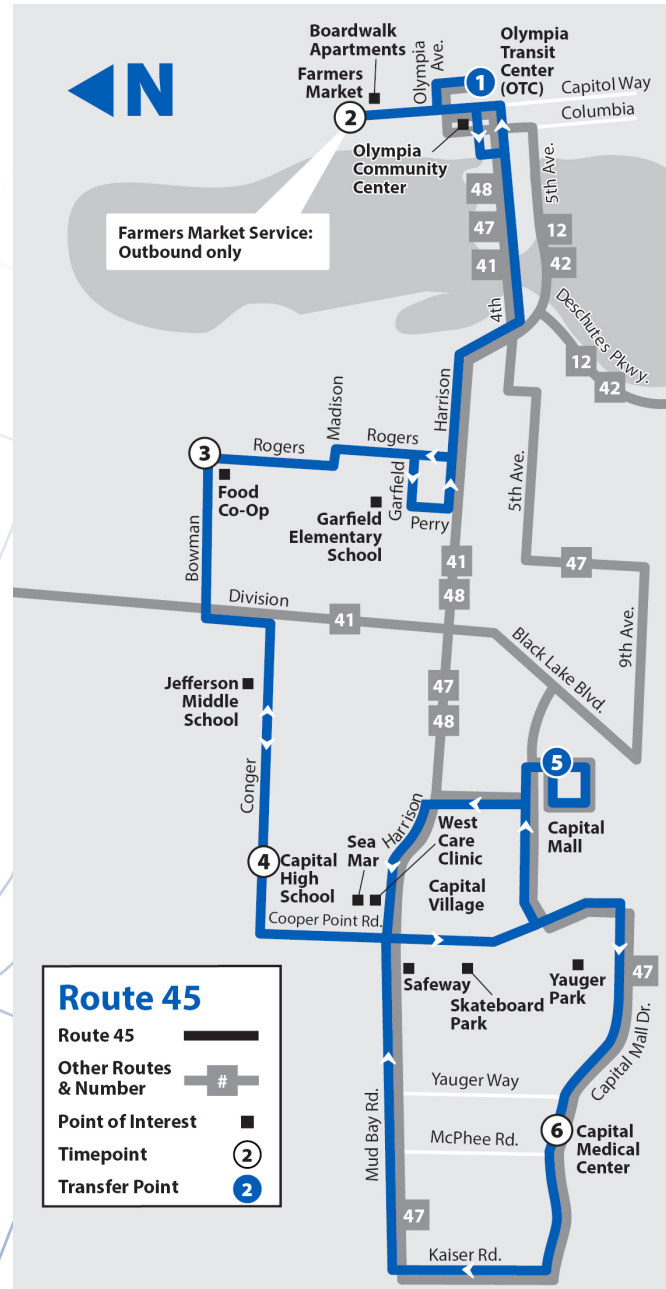

Route 45

Schedule effective through September 18, 2022

CONGER/ CAPITAL MALL								45	
to Capital Mall				to Olympia Transit Center					
DEPART OTC (Bay E)	Olympia Farmers Market	Bowman at Rogers	Capital High School	Capital Mall	Capital Medical Center	Capital High School	Bowman at Rogers	ARRIVE OTC	
1	2	3	4	5	6	4	3	1	
<i>Weekdays & Weekends</i>									
—	—	—	—	6:06	6:14	6:23	6:27	6:40	
6:45	6:46	6:53	6:56	7:06	7:14	7:23	7:27	7:40	
7:45	7:46	7:53	7:56	8:06	8:14	8:23	8:27	8:40	
8:45	8:46	8:53	8:56	9:06	9:14	9:23	9:27	9:40	
9:45	9:46	9:53	9:56	10:06	10:14	10:23	10:27	10:40	
10:45	10:46	10:53	10:56	11:06	11:14	11:23	11:27	11:40	
11:45	11:46	11:53	11:56	12:06	12:14	12:23	12:27	12:40	
12:45	12:46	12:53	12:56	1:06	1:14	1:23	1:27	1:40	
1:45	1:46	1:53	1:56	2:06	2:14	2:23	2:27	2:40	
2:45	2:46	2:53	2:56	3:06	3:14	3:23	3:27	3:40	
3:45	3:46	3:53	3:56	4:06	4:14	4:23	4:27	4:40	
4:45	4:46	4:53	4:56	5:06	5:14	5:23	5:27	5:40	
5:45	5:46	5:53	5:56	6:06	6:14	6:23	6:27	6:40	
6:45	6:46	6:53	6:56	7:06	7:14	7:23	7:27	7:40	

intercitytransit.com

Shaded trips run only on weekdays

Transfer point

▲ End of trip. Drop off only.

Regular type: a.m. times | **Bold type: p.m. times**