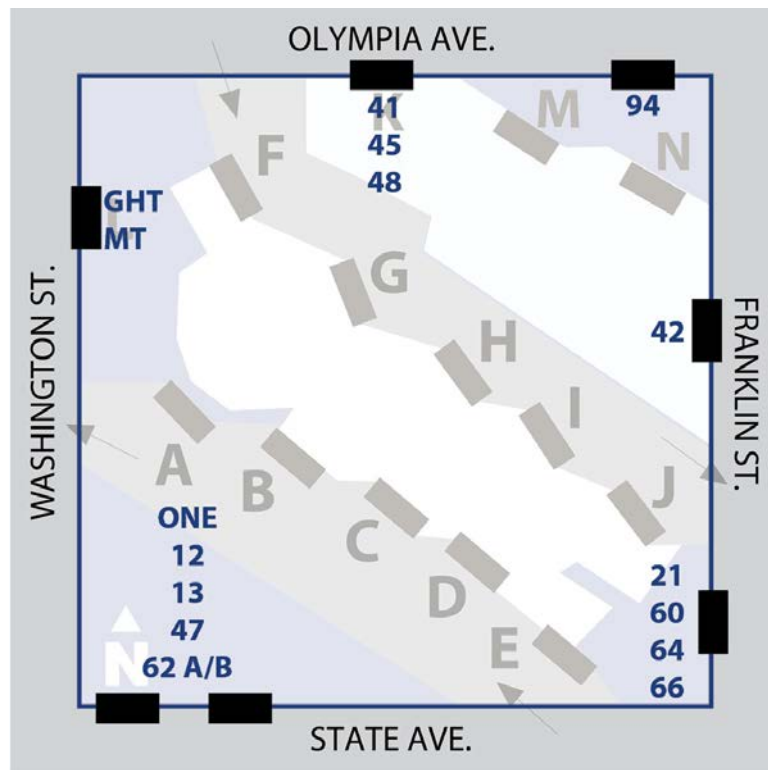

For up-to-date departure times visit:

- **Website:** intercitytransit.com/bus/routes
- **Trip Planner:** intercitytransit.com/bus/trip-planner
- **Smartphone:** OneBusAway (app)
  Google Maps
- **Phone:** Intercity Transit Customer Service
  360-786-1881
  Weekdays: 6:30 a.m. to 7 p.m.
  Weekends: 8:30 a.m. to 7 p.m.