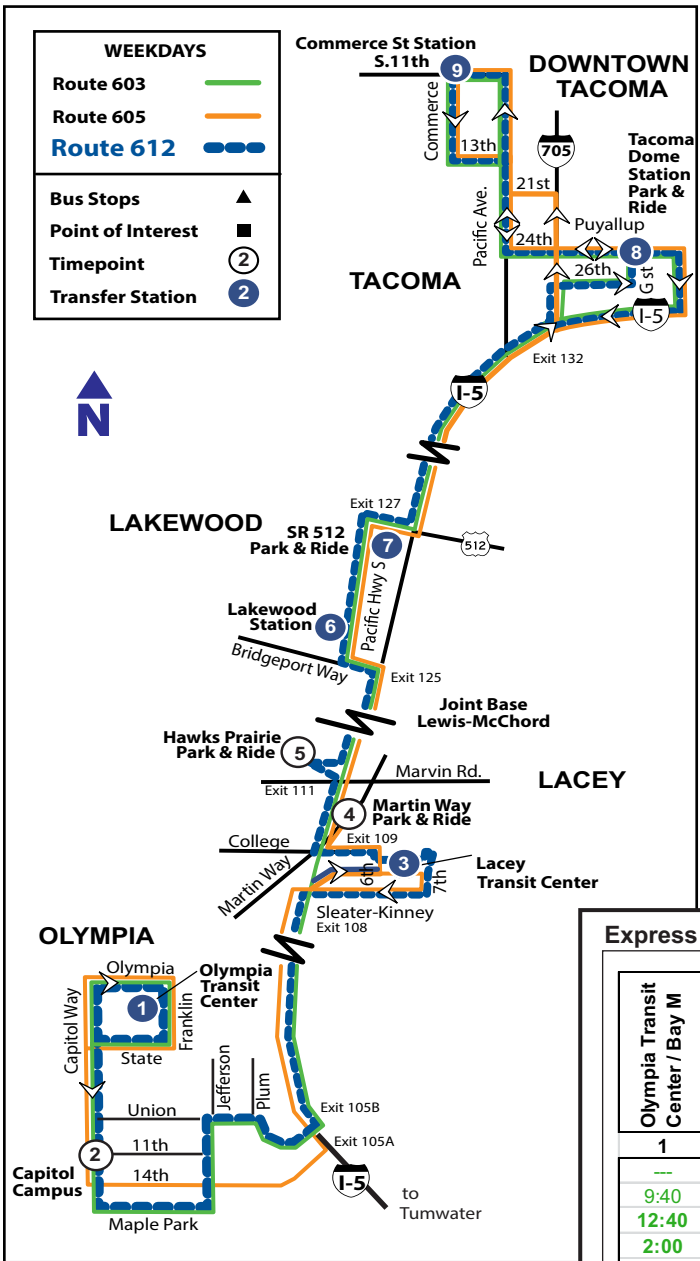

Light = AM
Bold = PM

X:XX = Existing Trips
X:XX = New Trips
X:XX = Adjusted Trip

^ This trip serves Woodland Square.

* These are estimated times. Arrival times may vary slightly depending on traffic conditions.

Buses will proceed on arrival to the next timepoint. This may be before the time shown on our schedule.

Express: Southbound Tacoma - Olympia

Route Number	Tacoma 10th & Commerce - Zone D	Tacoma Dome Station - Zone C	Lakewood: SR512 P&R	Lakewood Station	Lacey: Hawks Prairie P&R	Lacey: Martin Way P&R	Lacey Transit Center / Bay L	Olympia: Capitol & 11th	Olympia Transit Center / Bay M
	9	8	7	6	5	4	3	2	1
612	---	5:27	5:45	5:47	6:10	---	---	6:25*	6:30
612	---	5:52	6:10	6:12	6:35	---	---	6:50*	6:55
603	6:10	6:17	6:35	6:37	---	---	---	7:15*	7:20
612	6:30	6:37	6:55	6:57	7:20	---	---	7:35*	7:40
603	6:45	6:52	7:10	7:12	---	---	---	7:50*	7:55
612	6:50	6:57	7:15	7:17	---	---	7:48^	---	---
603	7:05	7:12	7:30	7:32	---	---	---	8:10*	8:15
603	7:35	7:42	8:00	8:02	---	---	---	8:40*	8:45
603	8:05	8:12	8:30	8:32	---	---	---	9:10*	9:15
603	9:05	9:12	9:30	9:32	---	---	---	10:10*	10:15
603	10:30	10:37	10:55	10:57	---	---	---	11:35*	11:40
612	11:05	11:12	11:30	11:32	11:55	---	---	12:10*	12:15
603	11:55	12:02	12:20	12:22	---	---	---	1:05*	1:10
605	1:25	1:32	1:50	1:52	---	2:20*	2:27*	2:35*	2:45
612	2:05	2:12	2:30	2:32	2:55	---	---	3:10*	3:15
605	3:10	3:17	3:35	3:37	---	4:05*	4:12*	4:20*	4:30
612	3:30	3:37	3:55	3:57	4:25	---	---	4:40*	4:45
605	4:30	4:37	4:55	4:57	---	5:30*	5:40*	5:50*	6:00
612	5:00	5:07	5:25	5:27	5:55	---	---	6:10*	6:15
605	5:30	5:37	5:55	5:57	---	6:25*	6:35*	6:45*	6:55
605	5:50	5:57	6:15	6:17	---	6:45*	6:55*	7:05*	7:15
605	6:10	6:17	6:35	6:37	---	7:00*	7:07*	7:15*	7:25
605	6:40	6:47	7:05	7:07	---	7:30*	7:37*	7:45*	7:55
605	7:10	7:17	7:35	7:37	---	8:00*	8:07*	8:15*	8:25
605	8:00	8:07	8:25	8:27	---	8:50*	8:57*	9:05*	9:15
605	8:50	8:57	9:10	9:12	---	9:35*	9:42*	9:50*	10:00