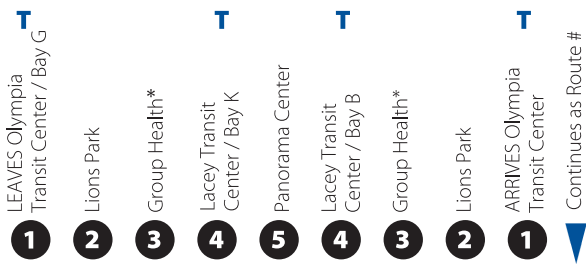

Snow Detour - Route 60

The bus will bypass Legion Way between Eastside and Fir by using State and 4th.

Weekdays & Weekends

Need assistance?
 Contact Customer Service
 for a customized trip plan!

to Lacey Transit Ctr/Panorama					to Olympia				
WEEKDAYS									
—	—	—	—	—	6:20	6:30	6:41	6:55	21
—	—	—	—	—	6:50	7:00	7:11	7:25	21
6:30	6:38	6:47	7:00	7:06	7:20	7:30	7:41	7:55	21
7:00	7:08	7:17	7:30	7:36	7:50	8:00	8:11	8:25	21
7:30	7:38	7:47	8:00	8:06	8:20	8:30*	8:41	8:55	21
8:00	8:08	8:17*	8:30	8:36	8:50	9:00*	9:11	9:25	—
8:30	8:38	8:47*	9:00	9:06	9:20	9:30*	9:41	9:55	21
9:30	9:38	9:47*	10:00	10:06	10:20	10:30*	10:41	10:55	21
10:30	10:38	10:47*	11:00	11:06	11:20	11:30*	11:41	11:55	21
11:30	11:38	11:47*	12:00	12:06	12:20	12:30*	12:41	12:55	21
12:30	12:38	12:47*	1:00	1:06	1:20	1:30*	1:41	1:55	21
1:30	1:38	1:47*	2:00	2:06	2:20	2:30*	2:41	2:55	21
2:30	2:38	2:47*	3:00	3:06	3:20	3:30*	3:41	3:55	21
3:00	3:08	3:17*	3:30	3:36	3:50	4:00*	4:11	4:25	21
3:30	3:38	3:47*	4:00	4:06	4:20	4:30	4:41	4:55	21
4:00	4:08	4:17*	4:30	4:36	4:50	5:00	5:11	5:25	21
4:30	4:38	4:47	5:00	5:06	5:20	5:30	5:41	5:55	21
5:00	5:08	5:17	5:30	5:36	5:50	6:00	6:11	6:25	—
5:30	5:38	5:47	6:00	6:06	6:20	6:30	6:41	6:55	21
6:30	6:38	6:47	7:00	7:06	7:20	7:30	7:41	7:55	21
WEEKENDS									
—	—	—	—	—	8:20	8:30	8:41	8:55	47
8:30	8:38	8:47	9:00	9:06	9:20	9:30	9:41	9:55	47
9:30	9:38	9:47	10:00	10:06	10:20	10:30	10:41	10:55	47
10:30	10:38	10:47	11:00	11:06	11:20	11:30	11:41	11:55	47
11:30	11:38	11:47	12:00	12:06	12:20	12:30	12:41	12:55	47
12:30	12:38	12:47	1:00	1:06	1:20	1:30	1:41	1:55	47
1:30	1:38	1:47	2:00	2:06	2:20	2:30	2:41	2:55	47
2:30	2:38	2:47	3:00	3:06	3:20	3:30	3:41	3:55	47
3:30	3:38	3:47	4:00	4:06	4:20	4:30	4:41	4:55	47
4:30	4:38	4:47	5:00	5:06	5:20	5:30	5:41	5:55	47
5:30	5:38	5:47	6:00	6:06	6:20	6:30	6:41	6:55	47
6:30	6:38	6:47	7:00	7:06	7:20	7:30	7:41	7:55	—