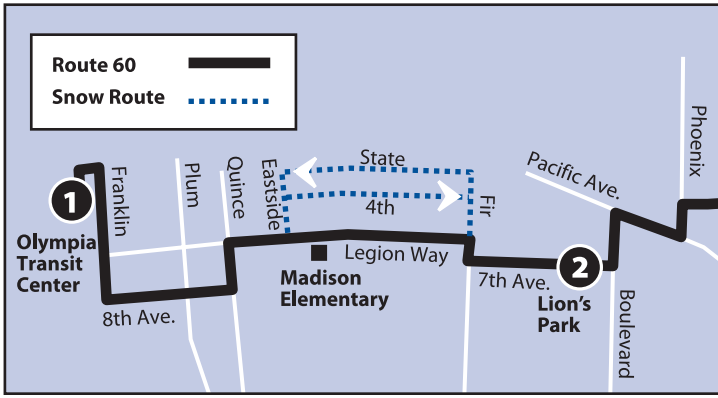

Snow Detour - Route 60

The bus will bypass Legion Way between Eastside and Fir by using State and 4th.

Weekdays & Weekends

Need assistance?
 Contact Customer Service
 for a customized trip plan!

to Lacey Transit Ctr/Panorama					to Olympia				
WEEKDAYS									
—	—	—	—	—	6:20	6:30	6:41	6:55	21
—	—	—	—	—	6:50	7:00	7:11	7:25	21
6:30	6:38	6:47	7:00	7:06	7:20	7:30	7:41	7:55	21
7:00	7:08	7:17	7:30	7:36	7:50	8:00	8:11	8:25	21
7:30	7:38	7:47	8:00	8:06	8:20	8:30*	8:41	8:55	21
8:00	8:08	8:17*	8:30	8:36	8:50	9:00*	9:11	9:25	—
8:30	8:38	8:47*	9:00	9:06	9:20	9:30*	9:41	9:55	21
9:30	9:38	9:47*	10:00	10:06	10:20	10:30*	10:41	10:55	21
10:30	10:38	10:47*	11:00	11:06	11:20	11:30*	11:41	11:55	21
11:30	11:38	11:47*	12:00	12:06	12:20	12:30*	12:41	12:55	21
12:30	12:38	12:47*	1:00	1:06	1:20	1:30*	1:41	1:55	21
1:30	1:38	1:47*	2:00	2:06	2:20	2:30*	2:41	2:55	21
2:30	2:38	2:47*	3:00	3:06	3:20	3:30*	3:41	3:55	21
3:00	3:08	3:17*	3:30	3:36	3:50	4:00*	4:11	4:25	21
3:30	3:38	3:47*	4:00	4:06	4:20	4:30	4:41	4:55	21
4:00	4:08	4:17*	4:30	4:36	4:50	5:00	5:11	5:25	21
4:30	4:38	4:47	5:00	5:06	5:20	5:30	5:41	5:55	21
5:00	5:08	5:17	5:30	5:36	5:50	6:00	6:11	6:25	—
5:30	5:38	5:47	6:00	6:06	6:20	6:30	6:41	6:55	21
6:30	6:38	6:47	7:00	7:06	7:20	7:30	7:41	7:55	21
WEEKENDS									
—	—	—	—	—	8:20	8:30	8:41	8:55	47
8:30	8:38	8:47	9:00	9:06	9:20	9:30	9:41	9:55	47
9:30	9:38	9:47	10:00	10:06	10:20	10:30	10:41	10:55	47
10:30	10:38	10:47	11:00	11:06	11:20	11:30	11:41	11:55	47
11:30	11:38	11:47	12:00	12:06	12:20	12:30	12:41	12:55	47
12:30	12:38	12:47	1:00	1:06	1:20	1:30	1:41	1:55	47
1:30	1:38	1:47	2:00	2:06	2:20	2:30	2:41	2:55	47
2:30	2:38	2:47	3:00	3:06	3:20	3:30	3:41	3:55	47
3:30	3:38	3:47	4:00	4:06	4:20	4:30	4:41	4:55	47
4:30	4:38	4:47	5:00	5:06	5:20	5:30	5:41	5:55	47
5:30	5:38	5:47	6:00	6:06	6:20	6:30	6:41	6:55	47
6:30	6:38	6:47	7:00	7:06	7:20	7:30	7:41	7:55	—