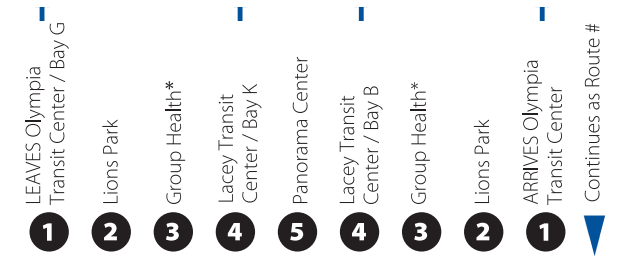

Route 60

Weekdays & Weekends

to Lacey Transit Ctr/Panorama					to Olympia				
WEEKDAYS									
—	—	—	—	—	6:20	6:30	6:41	6:55	21
—	—	—	—	—	6:50	7:00	7:11	7:25	21
6:30	6:38	6:47	7:00	7:06	7:20	7:30	7:41	7:55	21
7:00	7:08	7:17	7:30	7:36	7:50	8:00	8:11	8:25	21
7:30	7:38	7:47	8:00	8:06	8:20	8:30*	8:41	8:55	21
8:00	8:08	8:17*	8:30	8:36	8:50	9:00*	9:11	9:25	—
8:30	8:38	8:47*	9:00	9:06	9:20	9:30*	9:41	9:55	21
9:30	9:38	9:47*	10:00	10:06	10:20	10:30*	10:41	10:55	21
10:30	10:38	10:47*	11:00	11:06	11:20	11:30*	11:41	11:55	21
11:30	11:38	11:47*	12:00	12:06	12:20	12:30*	12:41	12:55	21
12:30	12:38	12:47*	1:00	1:06	1:20	1:30*	1:41	1:55	21
1:30	1:38	1:47*	2:00	2:06	2:20	2:30*	2:41	2:55	21
2:30	2:38	2:47*	3:00	3:06	3:20	3:30*	3:41	3:55	21
3:00	3:08	3:17*	3:30	3:36	3:50	4:00*	4:11	4:25	21
3:30	3:38	3:47*	4:00	4:06	4:20	4:30	4:41	4:55	21
4:00	4:08	4:17*	4:30	4:36	4:50	5:00	5:11	5:25	21
4:30	4:38	4:47	5:00	5:06	5:20	5:30	5:41	5:55	21
5:00	5:08	5:17	5:30	5:36	5:50	6:00	6:11	6:25	—
5:30	5:38	5:47	6:00	6:06	6:20	6:30	6:41	6:55	21
6:30	6:38	6:47	7:00	7:06	7:20	7:30	7:41	7:55	21
WEEKENDS									
—	—	—	—	—	8:20	8:30	8:41	8:55	47
8:30	8:38	8:47	9:00	9:06	9:20	9:30	9:41	9:55	47
9:30	9:38	9:47	10:00	10:06	10:20	10:30	10:41	10:55	47
10:30	10:38	10:47	11:00	11:06	11:20	11:30	11:41	11:55	47
11:30	11:38	11:47	12:00	12:06	12:20	12:30	12:41	12:55	47
12:30	12:38	12:47	1:00	1:06	1:20	1:30	1:41	1:55	47
1:30	1:38	1:47	2:00	2:06	2:20	2:30	2:41	2:55	47
2:30	2:38	2:47	3:00	3:06	3:20	3:30	3:41	3:55	47
3:30	3:38	3:47	4:00	4:06	4:20	4:30	4:41	4:55	47
4:30	4:38	4:47	5:00	5:06	5:20	5:30	5:41	5:55	47
5:30	5:38	5:47	6:00	6:06	6:20	6:30	6:41	6:55	47
6:30	6:38	6:47	7:00	7:06	7:20	7:30	7:41	7:55	—

Need assistance? Contact Customer Service for a customized trip plan!

- ▶ Shaded trip does not operate on Sundays.
- ▶ * ST. FRANCIS HOUSE: On weekdays, trips departing Group Health between 8:17am and 4:17pm all serve St. Francis House. All weekend trips serve St. Francis House.