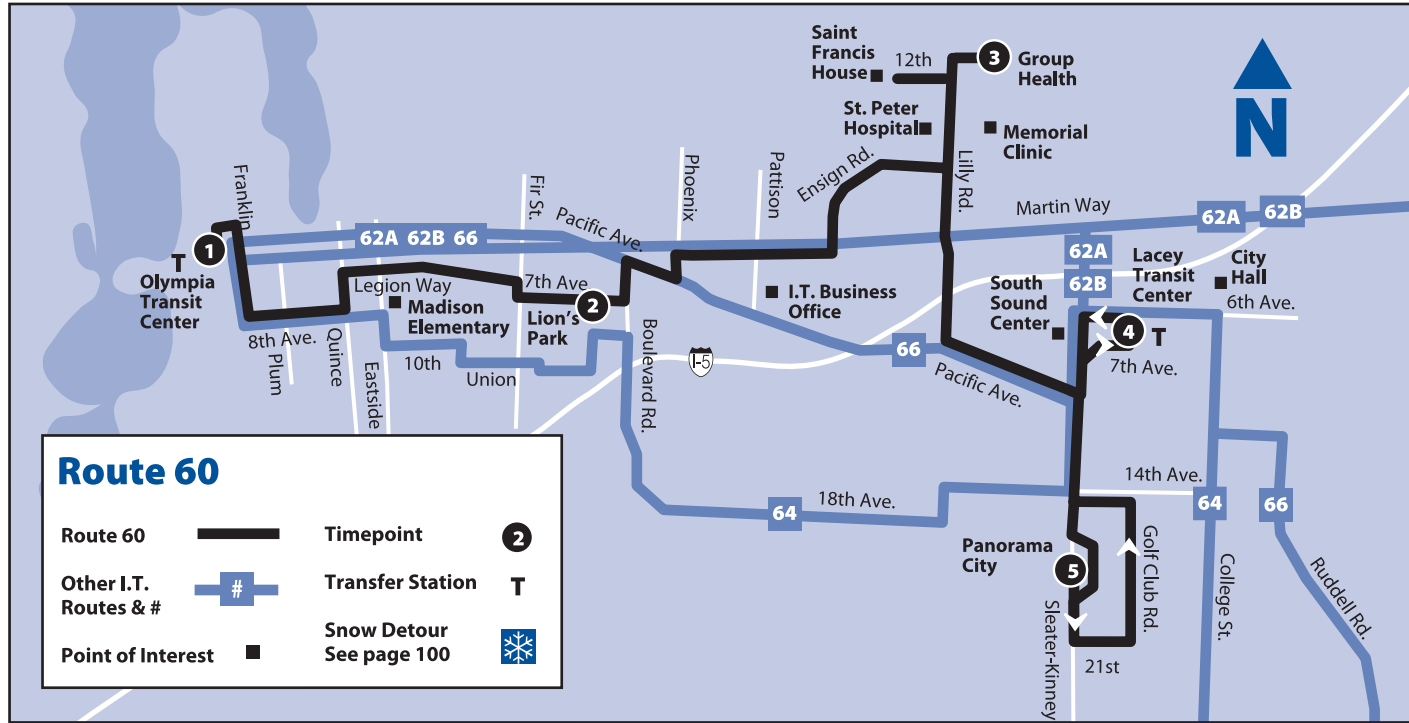

Route 60

Weekdays & Weekends

to Lacey Transit Ctr/Panorama					to Olympia				
WEEKDAYS									
—	—	—	—	—	6:20	6:30	6:41	6:55	21
—	—	—	—	—	6:50	7:00	7:11	7:25	21
6:30	6:38	6:47	7:00	7:06	7:20	7:30	7:41	7:55	21
7:00	7:08	7:17	7:30	7:36	7:50	8:00	8:11	8:25	21
7:30	7:38	7:47	8:00	8:06	8:20	8:30*	8:41	8:55	21
8:00	8:08	8:17*	8:30	8:36	8:50	9:00*	9:11	9:25	—
8:30	8:38	8:47*	9:00	9:06	9:20	9:30*	9:41	9:55	21
9:30	9:38	9:47*	10:00	10:06	10:20	10:30*	10:41	10:55	21
10:30	10:38	10:47*	11:00	11:06	11:20	11:30*	11:41	11:55	21
11:30	11:38	11:47*	12:00	12:06	12:20	12:30*	12:41	12:55	21
12:30	12:38	12:47*	1:00	1:06	1:20	1:30*	1:41	1:55	21
1:30	1:38	1:47*	2:00	2:06	2:20	2:30*	2:41	2:55	21
2:30	2:38	2:47*	3:00	3:06	3:20	3:30*	3:41	3:55	21
3:00	3:08	3:17*	3:30	3:36	3:50	4:00*	4:11	4:25	21
3:30	3:38	3:47*	4:00	4:06	4:20	4:30	4:41	4:55	21
4:00	4:08	4:17*	4:30	4:36	4:50	5:00	5:11	5:25	21
4:30	4:38	4:47	5:00	5:06	5:20	5:30	5:41	5:55	21
5:00	5:08	5:17	5:30	5:36	5:50	6:00	6:11	6:25	—
5:30	5:38	5:47	6:00	6:06	6:20	6:30	6:41	6:55	21
6:30	6:38	6:47	7:00	7:06	7:20	7:30	7:41	7:55	21
WEEKENDS									
—	—	—	—	—	8:20	8:30	8:41	8:55	47
8:30	8:38	8:47	9:00	9:06	9:20	9:30	9:41	9:55	47
9:30	9:38	9:47	10:00	10:06	10:20	10:30	10:41	10:55	47
10:30	10:38	10:47	11:00	11:06	11:20	11:30	11:41	11:55	47
11:30	11:38	11:47	12:00	12:06	12:20	12:30	12:41	12:55	47
12:30	12:38	12:47	1:00	1:06	1:20	1:30	1:41	1:55	47
1:30	1:38	1:47	2:00	2:06	2:20	2:30	2:41	2:55	47
2:30	2:38	2:47	3:00	3:06	3:20	3:30	3:41	3:55	47
3:30	3:38	3:47	4:00	4:06	4:20	4:30	4:41	4:55	47
4:30	4:38	4:47	5:00	5:06	5:20	5:30	5:41	5:55	47
5:30	5:38	5:47	6:00	6:06	6:20	6:30	6:41	6:55	47
6:30	6:38	6:47	7:00	7:06	7:20	7:30	7:41	7:55	—

Need assistance? Contact Customer Service for a customized trip plan!

- ▶ Shaded trip does not operate on Sundays.
- ▶ * ST. FRANCIS HOUSE: On weekdays, trips departing Group Health between 8:17am and 4:17pm all serve St. Francis House. All weekend trips serve St. Francis House.