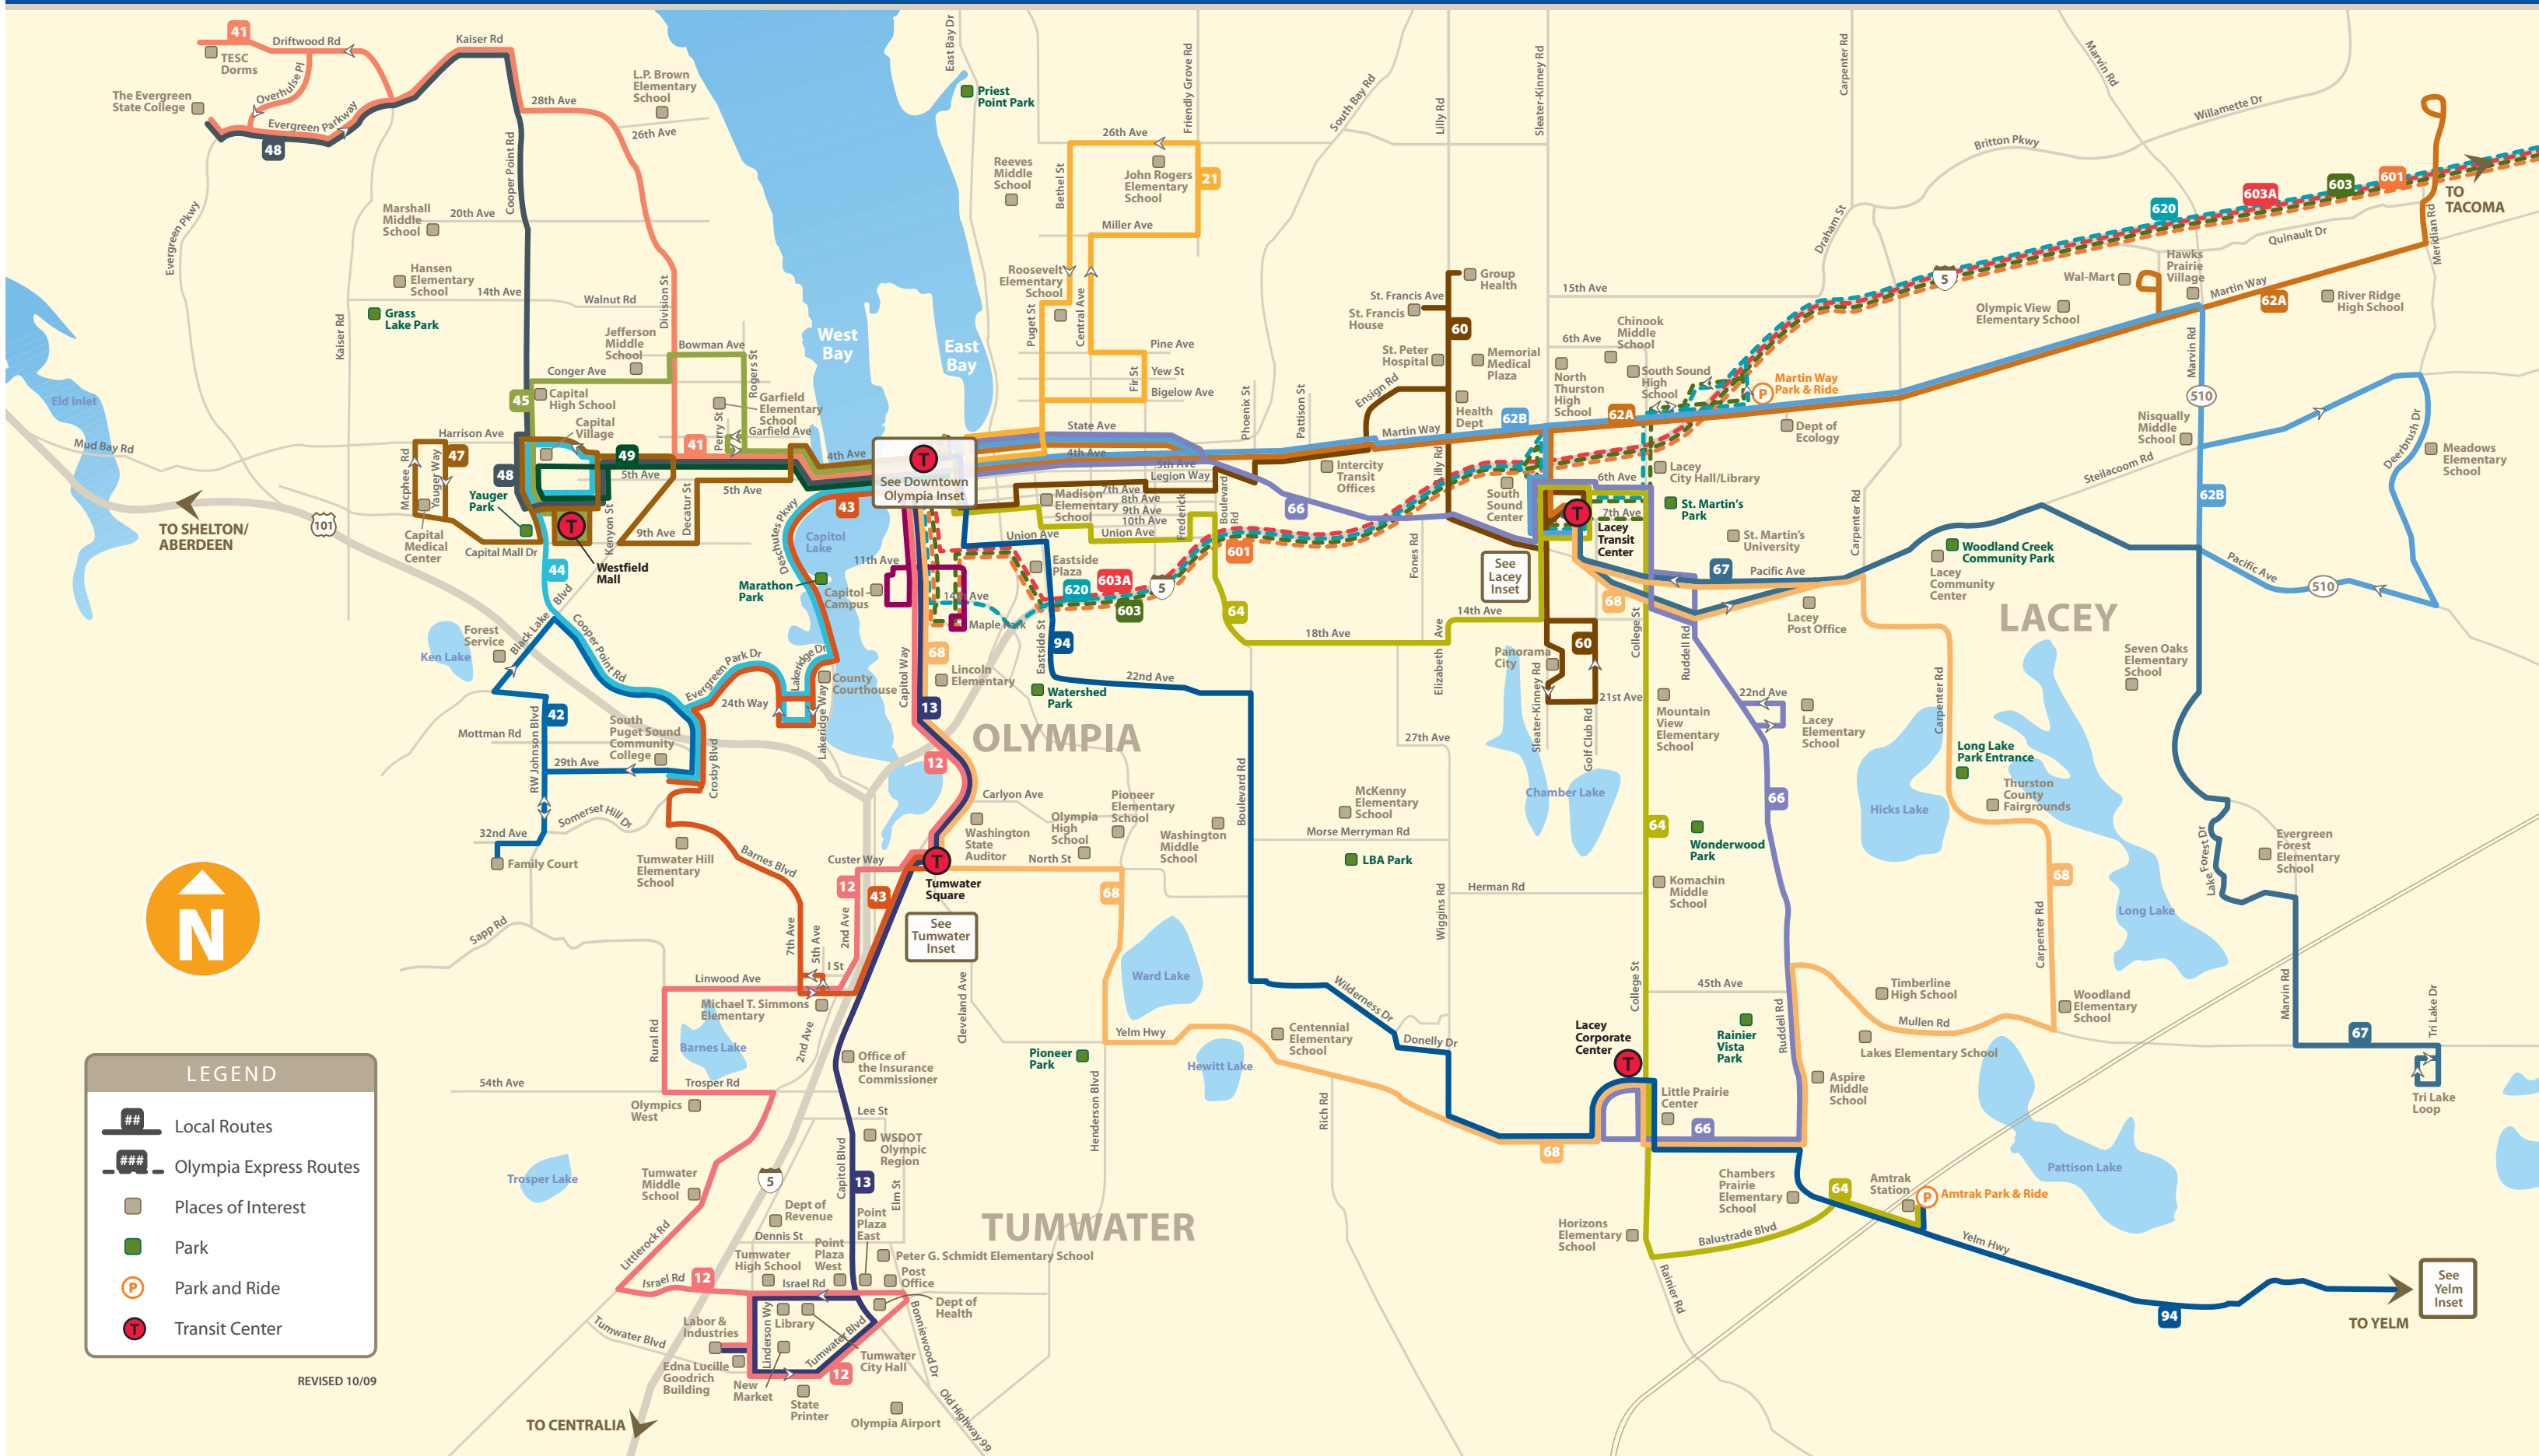

System Map

LEGEND

- ## Local Routes
- ### Olympia Express Routes
- Places of Interest
- Park
- P Park and Ride
- T Transit Center

REVISED 10/09