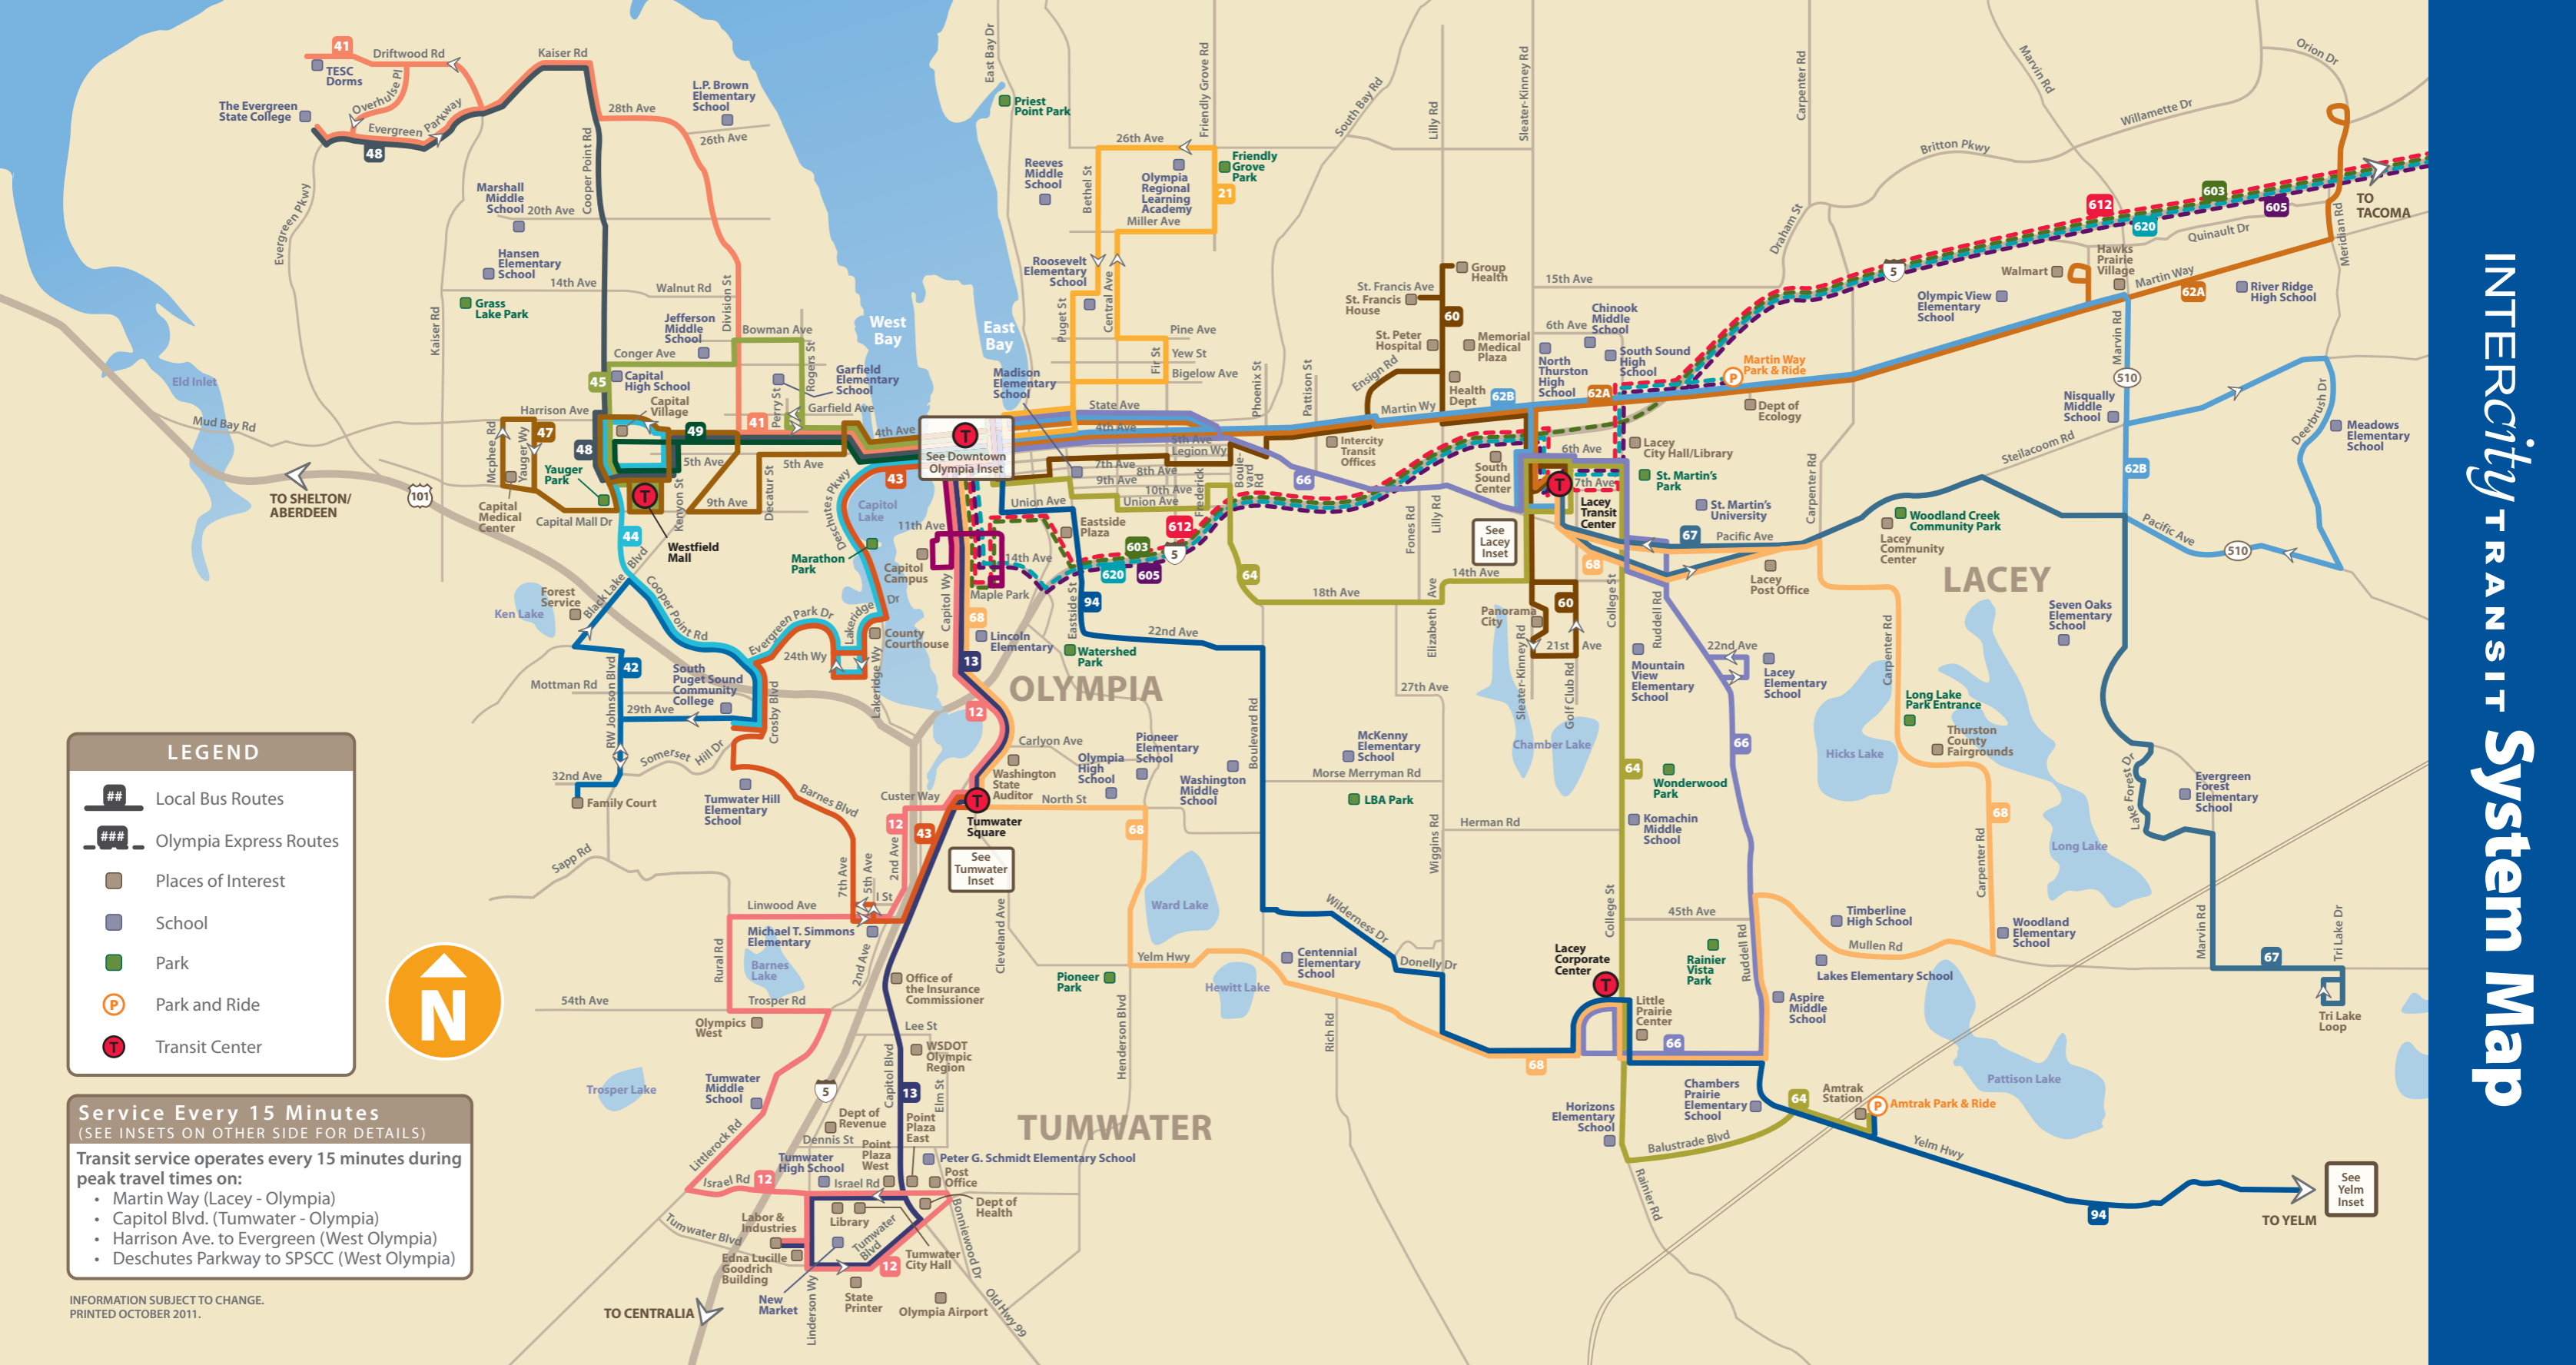

INTERcity TRANSIT System Map

LEGEND

- Local Bus Routes
- Olympia Express Routes
- Places of Interest
- School
- Park
- Park and Ride
- Transit Center

Service Every 15 Minutes
(SEE INSETS ON OTHER SIDE FOR DETAILS)

Transit service operates every 15 minutes during peak travel times on:

- Martin Way (Lacey - Olympia)
- Capitol Blvd. (Tumwater - Olympia)
- Harrison Ave. to Evergreen (West Olympia)
- Deschutes Parkway to SPSCC (West Olympia)

INFORMATION SUBJECT TO CHANGE.
PRINTED OCTOBER 2011.

TO CENTRALIA

TO YELM

See Yelm Inset

See Downtown Olympia Inset

See Lacey Inset

See Tumwater Inset