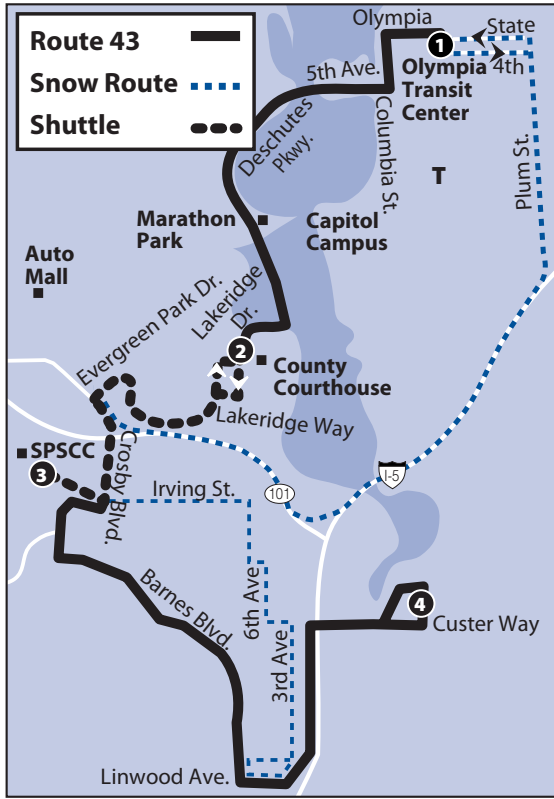

Route 43 Snow Detour

If Lakeridge Drive is closed, the bus will serve SPSCC via I-5 and Highway 101. Shuttle service will be provided between SPSCC and the Thurston County Courthouse and vicinity. If Barnes Boulevard over Tumwater Hill is impassable, the bus will follow the alternative routing shown between SPSCC and Tumwater Square. If the Crosby entrance to SPSCC is closed, the bus will serve SPSCC from Mottman Road only.

Weekdays

Route 43 *Saturdays*

Route 43

- T** LEAVES Olympia Transit Center / Bay A
- 1** County Courthouse
- 2** S. Puget Sound Community College
- 3** ARRIVES Tumwater Square
- 4** LEAVES Tumwater Square
- 4** S. Puget Sound Community College
- 3** County Courthouse
- 2** ARRIVES Olympia Transit Center
- 1** Continues as Route #

- T** LEAVES Olympia Transit Center / Bay A
- 1** County Courthouse
- 2** S. Puget Sound Community College
- 3** ARRIVES Tumwater Square
- 4** LEAVES Tumwater Square
- 4** S. Puget Sound Community College
- 3** County Courthouse
- 2** ARRIVES Olympia Transit Center
- 1** Continues as Route #

to Tumwater Square				to Olympia				
—	—	—	—	8:43	8:55	9:00	9:10	43
9:15	9:22	9:28	9:40	9:43	9:55	10:00	10:10	43
10:15	10:22	10:28	10:40	10:43	10:55	11:00	11:10	43
11:15	11:22	11:28	11:40	11:43	11:55	12:00	12:10	43
12:15	12:22	12:28	12:40	12:43	12:55	1:00	1:10	43
1:15	1:22	1:28	1:40	1:43	1:55	2:00	2:10	43
2:15	2:22	2:28	2:40	2:43	2:55	3:00	3:10	43
3:15	3:22	3:28	3:40	3:43	3:55	4:00	4:10	43
4:15	4:22	4:28	4:40	4:43	4:55	5:00	5:10	43
5:15	5:22	5:28	5:40	5:43	5:55	6:00	6:10	43
6:15	6:22	6:28	6:40	6:43	6:55	7:00	7:10	—